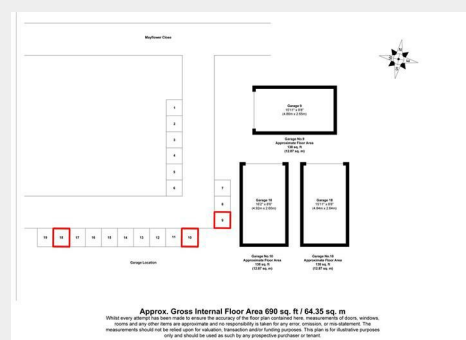

Garages 9,10 and 18, Mayflower Close, Dartmouth, Devon, Auction Guide Price +++ £50,000

- FOR SALE BY ONLINE AUCTION
- WEDNESDAY 17th SEPTEMBER 2025
- VIRTUAL TOUR NOW ONLINE
- VIEWINGS – REFER TO DETAILS
- SEPTEMBER LIVE ONLINE AUCTION
- FREEHOLD GARAGES
- PORTFOLIO OF 3 SINGLE UNITS
- VACANT | UP & OVER DOOR
- EXTENDED 6 WEEK COMPLETION
- DARTMOUTH LOCATION

Hollis Morgan – SEPTEMBER LIVE ONLINE AUCTION – A Freehold PORTFOLIO OF 3 X SINGLE GARAGES set within a private courtyard | Vacant Possession