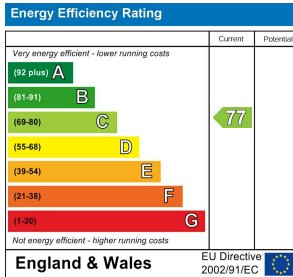

EPC Chart

9 Waterloo Street
Clifton
Bristol
BS8 4BT

Tel: 0117 973 6565
Email: post@hollismorgan.co.uk
www.hollismorgan.co.uk

Hollis Morgan Property Limited, registered in England, registered 7275716.
Registered address, 5 Upper Belgrave Road, Clifton, Bristol BS8 2XQ

Auction Property Details Disclaimer

Hollis Morgan endeavour to make our sales details, clear, accurate and reliable in line with the Consumer Protection from Unfair Trading Regulations 2008 but they should not be relied on as statements or representations of fact.

Please refer to our website for further details.