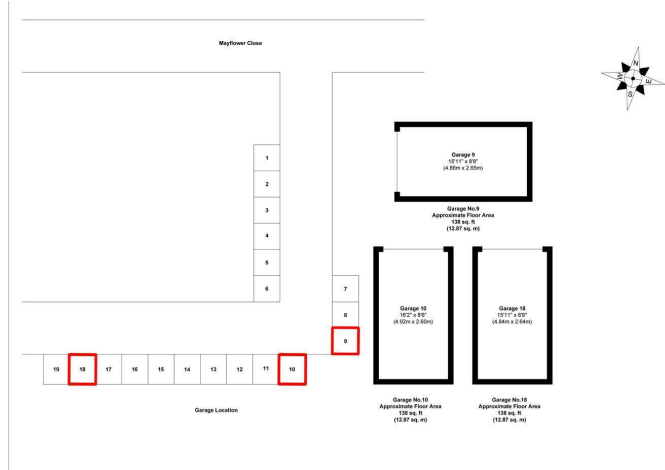

SOLICITORS & COMPLETION

Elspeth Ayling
Capsticks
0196 267 8348
elspeth.ayling@capsticks.com
www.capsticks.com/

EXTENDED COMPLETION

Completion is set for 6 weeks or earlier subject to mutual consent.

IMPORTANT AUCTION INFORMATION

VIEWINGS

Please submit a viewing request online and we will contact you to organise an appointment.
We will send you an email and text to confirm the appointment time and the full property address.

Floor plan